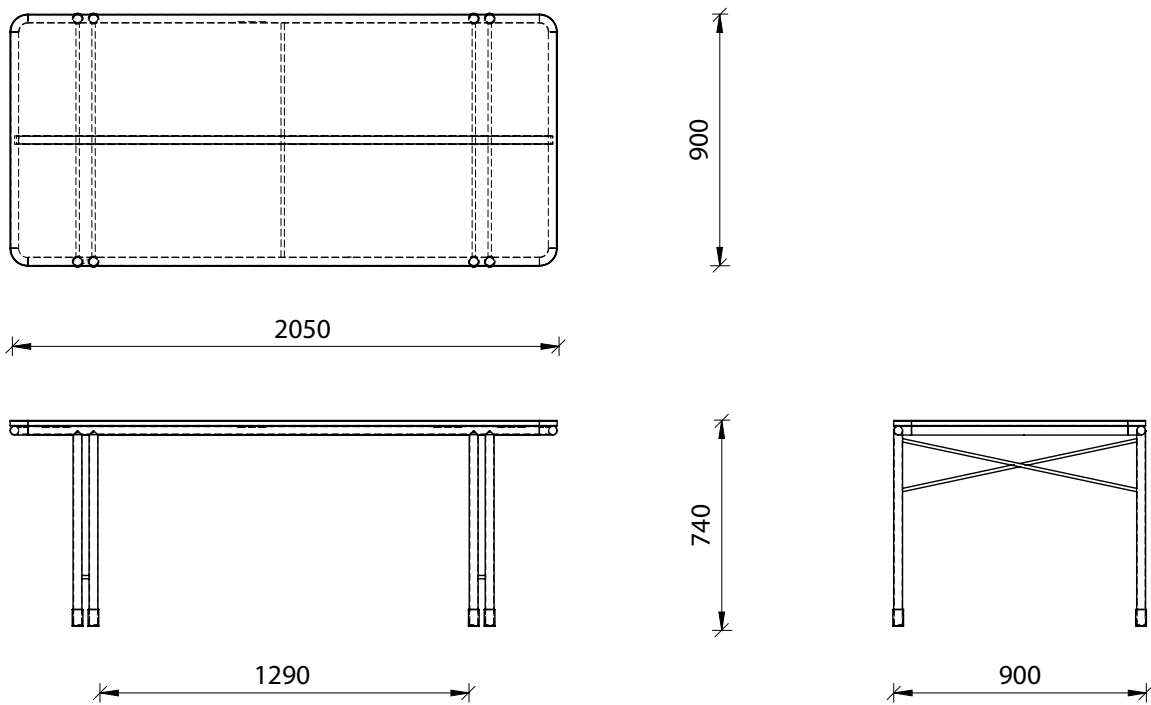

grazia&co[®]

Technical Specifications

Large 2575

Small 2050

Frame Specifications

House powder coat

Premium powder coat

Custom