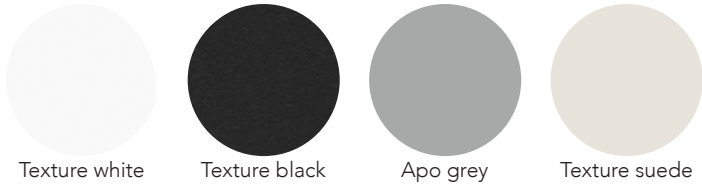

- | | |
|-----------------------|----------------------------------------------------------|
| Craftsmanship: | Designed and manufactured in Australia. |
| Materials: | Metal powdercoated frame with nominated stone top. |
| Lead time: | 10 to 12 weeks. Lead times may vary during peak periods. |
| Suitability: | Indoor and outdoor. |
| Warranty: | 2 years* |

grazia&co[®]

Technical Specifications

Large 2575

Small 2050

Frame Specifications

House powder coat

Premium powder coat

Custom