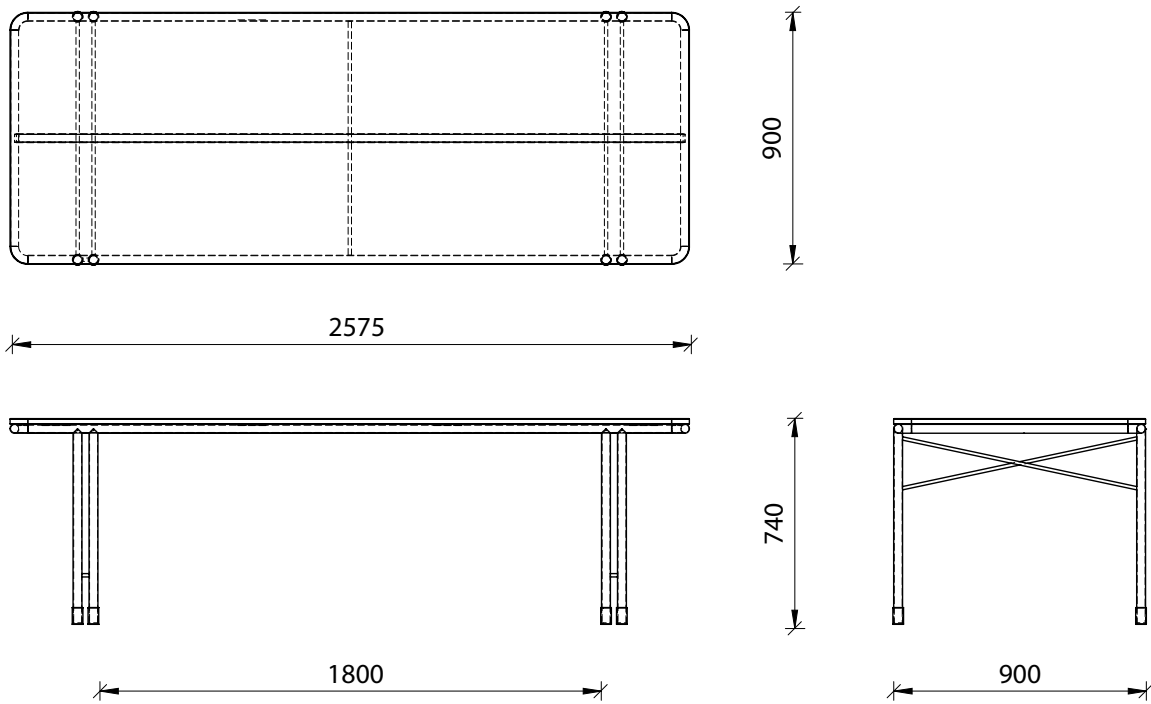

Grazia & Co

1 / 10-14 Advantage Road
Highett, Vic, 3190
Phone +61 3 9555 5760

20 / 108 Dunning Avenue
Rosebery, NSW, 2018
Phone +61 2 8914 0350

Salina Table

The Salina table is made in Australia from marine grade stainless steel and suitable for outdoor use. Featuring a double leg detail with aluminium cuffs on the feet, the stone top has a 20mm bullnose edge. The Salina table is available in 2 sizes in a range of stone tops and powder coat colours for the base.

grazia&co[®]

Technical Specifications

Large 2575

Small 2050

Frame Specifications

House powder coat

Premium powder coat

Custom