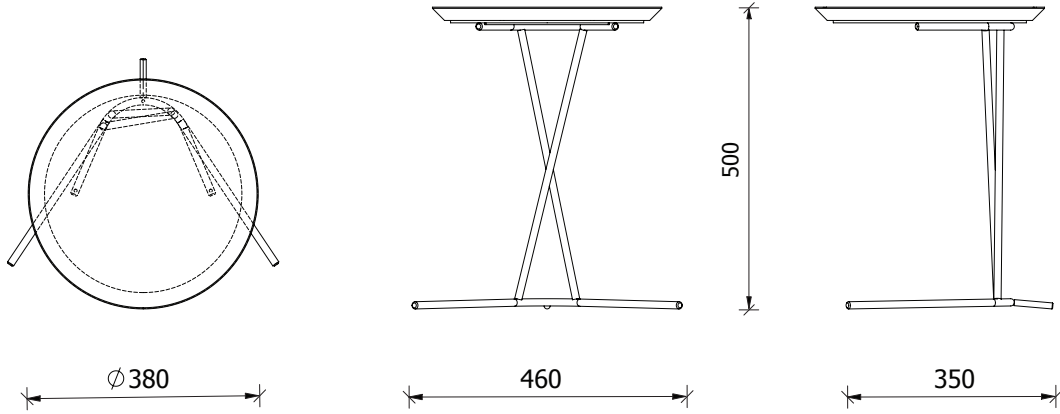

grazia&co[®]

Technical specifications

500H Solid Timber Top (Indoor)

500H Slatted Timber Top (Indoor or Outdoor)

500H Stone Top (Indoor or Outdoor)

600H Solid Timber Top (Indoor)

600H Slatted Timber Top (Indoor or Outdoor)