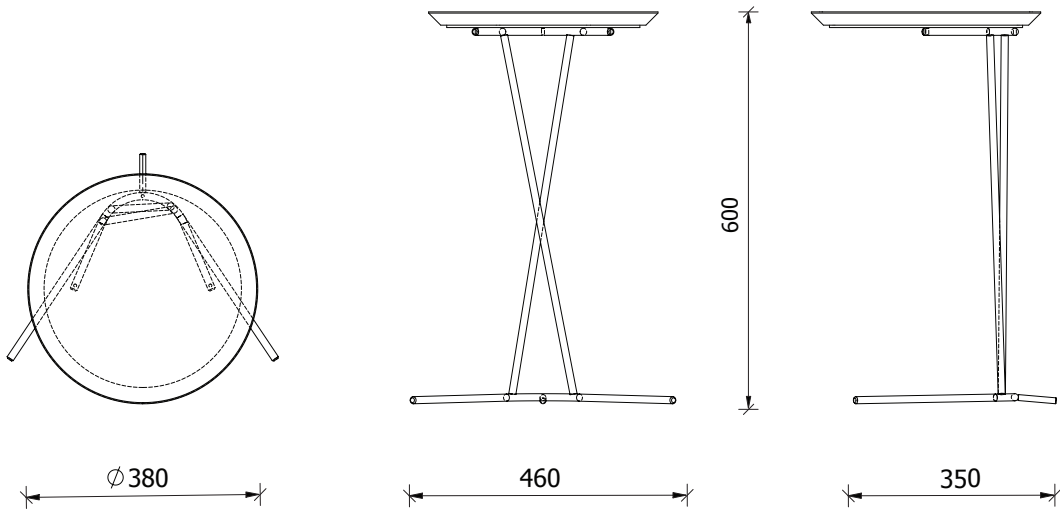

grazia&co[®]

Technical specifications

500H Solid Timber Top (Indoor)

500H Slatted Timber Top (Indoor or Outdoor)

500H Stone Top (Indoor or Outdoor)

600H Solid Timber Top (Indoor)

600H Slatted Timber Top (Indoor or Outdoor)