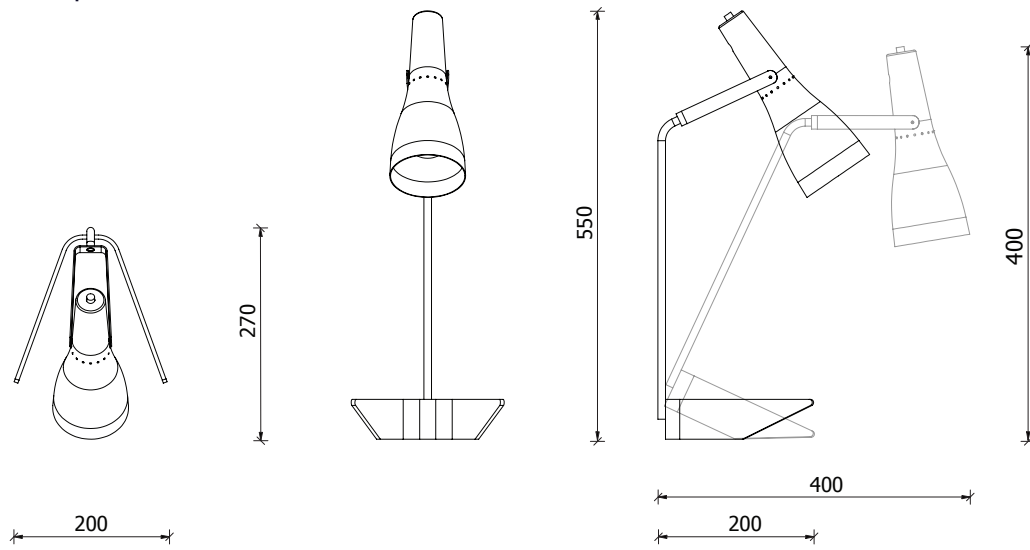

Technical specifications

Calyx Table Lamp