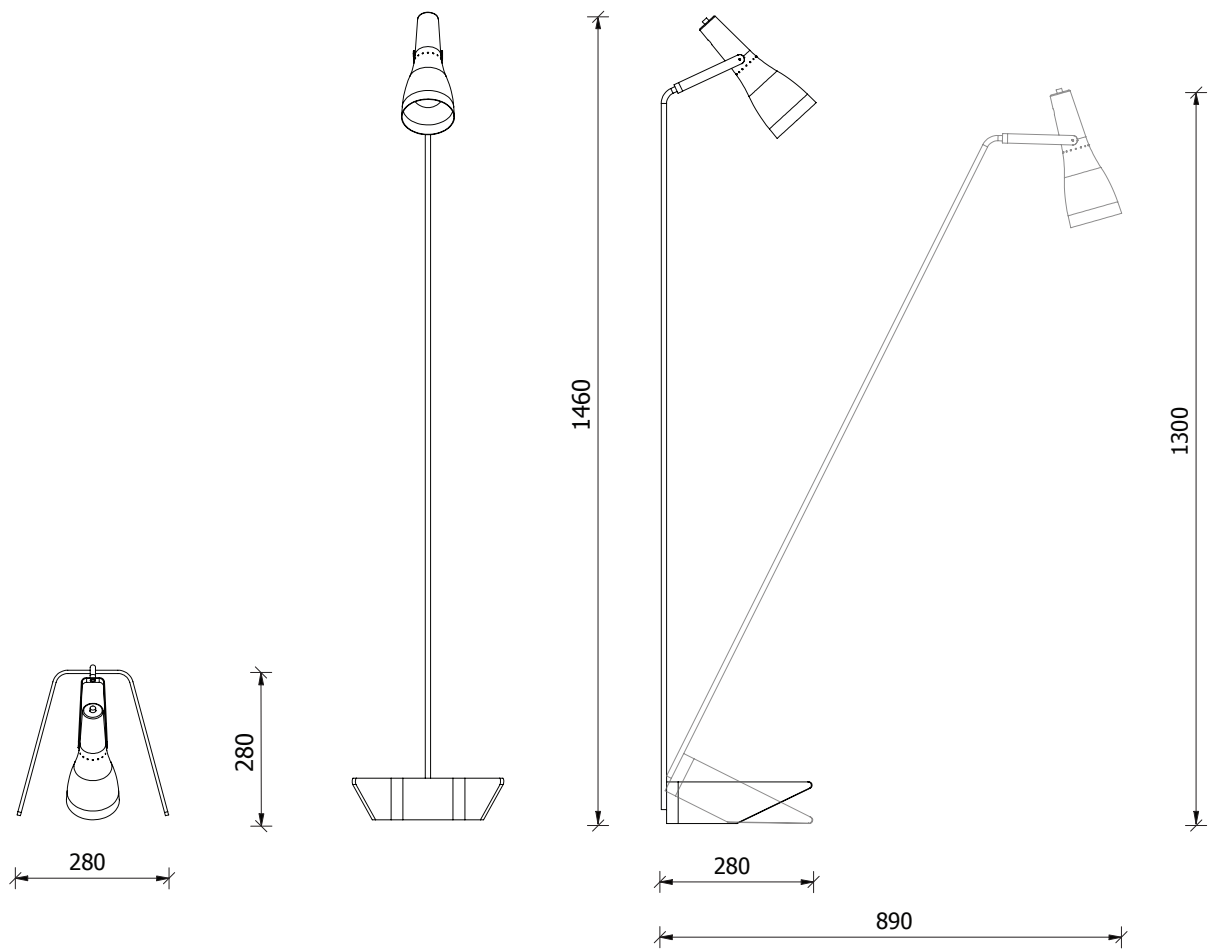

## Frame specifications

---

Satin Black