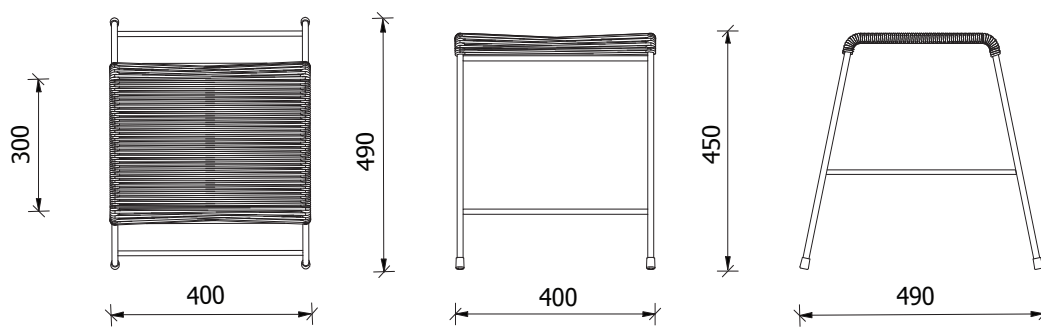

Technical specifications

450H no back