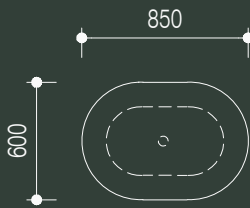

custom powder coat as specified

note: 1400dia table is only available in stone or solid timber top

technical specifications

cafe tables

1

elevation - single row

side elevation - single row

single row - pill shape

single row - rectangle shape

single row - round shape

single row - square shape

2

elevation - double row

side elevation - double row

double row - pill shape

double row - rectangle shape

double row - round shape

double row - square shape

technical specifications

dining tables - small

3

elevation - double row

side elevation - double row

double row - round shape

double row - square shape

4

elevation - triple row

side elevation - triple row

triple row - round shape

triple row - square shape

technical specifications

dining tables - medium