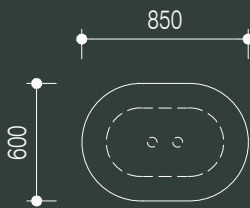

custom powder coat as specified

note: 1400dia table is only available in stone or solid timber top

technical specifications

cafe tables

1

elevation - single row

side elevation - single row

single row - pill shape

single row - rectangle shape

single row - round shape

single row - square shape

2

elevation - double row

side elevation - double row

double row - pill shape

double row - rectangle shape

double row - round shape

double row - square shape

technical specifications

dining tables - small

3

elevation - double row

side elevation - double row

double row - round shape

double row - square shape

4

elevation - triple row

side elevation - triple row

triple row - round shape

triple row - square shape

technical specifications

dining tables - medium