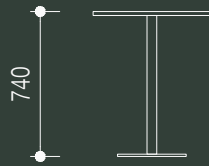

custom powder coat as specified

note: 1400dia table is only available in stone or solid timber top

technical specifications

cafe tables

1

elevation - single row

side elevation - single row

single row - pill shape

single row - rectangle shape

single row - round shape

single row - square shape

2

elevation - double row

side elevation - double row

double row - pill shape

double row - rectangle shape

double row - round shape

double row - square shape

technical specifications

dining tables - small

3

elevation - double row

side elevation - double row

double row - round shape

double row - square shape

4

elevation - triple row

side elevation - triple row

triple row - round shape

triple row - square shape

technical specifications

dining tables - medium