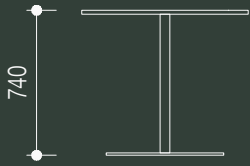

custom powder coat as specified

note: 1400dia table is only available in stone or solid timber top

technical specifications

cafe tables

1

elevation - single row

side elevation - single row

single row - pill shape

single row - rectangle shape

single row - round shape

single row - square shape

2

elevation - double row

side elevation - double row

double row - pill shape

double row - rectangle shape

double row - round shape

double row - square shape

technical specifications

dining tables - small

3

elevation - double row

side elevation - double row

double row - round shape