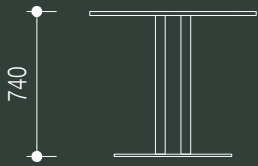

custom powder coat as specified

note: 1400dia table is only available in stone or solid timber top

technical specifications

cafe tables

1

elevation - single row

side elevation - single row

single row - pill shape

single row - rectangle shape

single row - round shape

single row - square shape

2

elevation - double row

side elevation - double row

double row - pill shape

double row - rectangle shape

double row - round shape

double row - square shape

technical specifications

dining tables - small

3

elevation - double row

side elevation - double row

double row - round shape

double row - square shape

4

elevation - triple row

side elevation - triple row

triple row - round shape

triple row - square shape

technical specifications

dining tables - medium