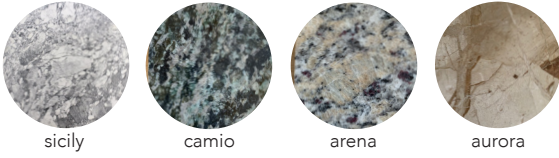

stone - top

compact laminate - top

solid timber - top

house powder coat

premium powder coat

custom

custom powder coat as specified

note: 1400dia table is only available in stone or solid timber top