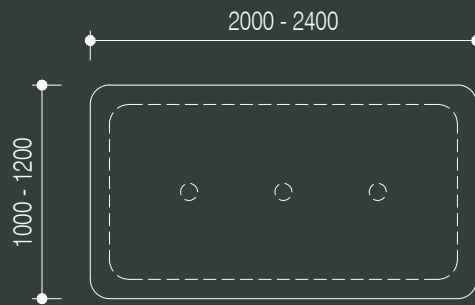

elevation - single row

side elevation - single row

single row - pill shape

single row - rectangle shape

13

elevation - double row

side elevation - double row

double row - pill shape

double row - rectangle shape

technical specifications

high tables - large

14

elevation - single row

side elevation - single row

single row - pill shape

single row - rectangle shape

15

elevation - double row

side elevation - double row

double row - pill shape

double row - rectangle shape

year released
2017

warranty

pillar indoor