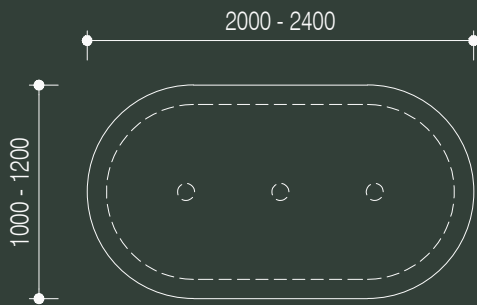

side elevation - double row

double row - pill shape

double row - rectangle shape

double row - round shape

double row - square shape

technical specifications

high tables - medium

12

elevation - single row

side elevation - single row

single row - pill shape

single row - rectangle shape

13

elevation - double row

side elevation - double row

double row - pill shape

double row - rectangle shape

technical specifications

high tables - large

14

elevation - single row

side elevation - single row

single row - pill shape

single row - rectangle shape

15

elevation - double row

side elevation - double row

double row - pill shape

double row - rectangle shape

year released
2017

warranty

pillar indoor