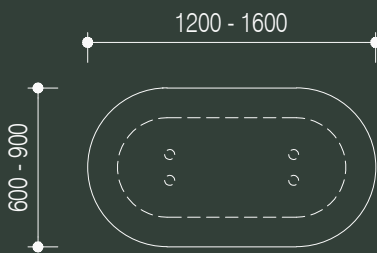

double row - round shape

double row - square shape

technical specifications

dining tables - small

3

elevation - double row

side elevation - double row

double row - round shape

double row - square shape

4

elevation - triple row

side elevation - triple row

triple row - round shape

triple row - square shape

technical specifications

dining tables - medium

5

elevation - single row

side elevation - single row

single row - pill shape

single row - rectangle shape

6

elevation - double row

side elevation - double row

double row - pill shape

double row - rectangle shape

technical specifications

dining tables - large

7

elevation - single row

side elevation - single row

single row - pill shape