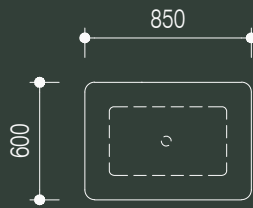

custom powder coat as specified

note: 1400dia table is only available in stone or solid timber top

technical specifications

cafe tables

1

elevation - single row

side elevation - single row

single row - pill shape

single row - rectangle shape

single row - round shape

single row - square shape

2

elevation - double row

side elevation - double row

double row - pill shape

double row - rectangle shape

double row - round shape

double row - square shape

technical specifications

dining tables - small

3

elevation - double row

side elevation - double row

double row - round shape