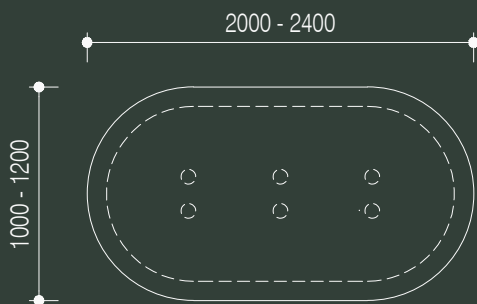

elevation - single row

side elevation - single row

single row - pill shape

single row - rectangle shape

13

elevation - double row

side elevation - double row

double row - pill shape

double row - rectangle shape

technical specifications

high tables - large

14

elevation - single row

side elevation - single row

single row - pill shape

single row - rectangle shape

15

elevation - double row

side elevation - double row

double row - pill shape

double row - rectangle shape

year released
2017

warranty

pillar indoor