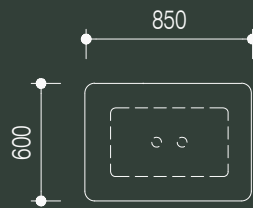

custom powder coat as specified

note: 1400dia table is only available in stone or solid timber top

technical specifications

cafe tables

1

elevation - single row

side elevation - single row

single row - pill shape

single row - rectangle shape

single row - round shape

single row - square shape

2

elevation - double row

side elevation - double row

double row - pill shape

double row - rectangle shape

double row - round shape

double row - square shape

technical specifications

dining tables - small

3

elevation - double row

side elevation - double row

double row - round shape

double row - square shape

4

elevation - triple row

side elevation - triple row

triple row - round shape

triple row - square shape

technical specifications

dining tables - medium