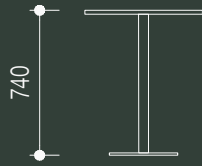

custom powder coat as specified

note: 1400dia table is only available in stone or solid timber top

technical specifications

cafe tables

1

elevation - single row

side elevation - single row

single row - pill shape

single row - rectangle shape

single row - round shape

single row - square shape

2

elevation - double row

side elevation - double row

double row - pill shape

double row - rectangle shape

double row - round shape

double row - square shape

technical specifications

dining tables - small

3

elevation - double row

side elevation - double row

double row - round shape