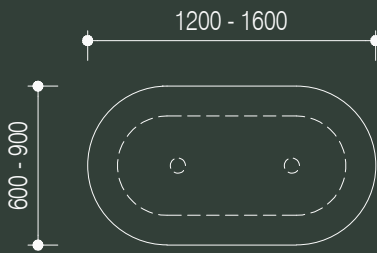

double row - round shape

double row - square shape

technical specifications

dining tables - small

3

elevation - double row

side elevation - double row

double row - round shape

double row - square shape

4

elevation - triple row

side elevation - triple row

triple row - round shape

triple row - square shape

technical specifications

dining tables - medium

5

elevation - single row

side elevation - single row

single row - pill shape

single row - rectangle shape

6

elevation - double row

side elevation - double row

double row - pill shape

double row - rectangle shape

technical specifications

dining tables - large

7

elevation - single row

side elevation - single row

single row - pill shape