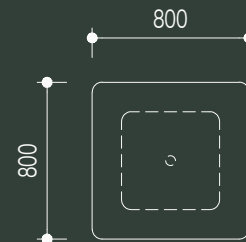

custom powder coat as specified

note: 1400dia table is only available in stone or solid timber top

technical specifications

cafe tables

1

elevation - single row

side elevation - single row

single row - pill shape

single row - rectangle shape

single row - round shape

single row - square shape

2

elevation - double row

side elevation - double row

double row - pill shape

double row - rectangle shape

double row - round shape

double row - square shape

technical specifications

dining tables - small

3

elevation - double row

side elevation - double row

double row - round shape