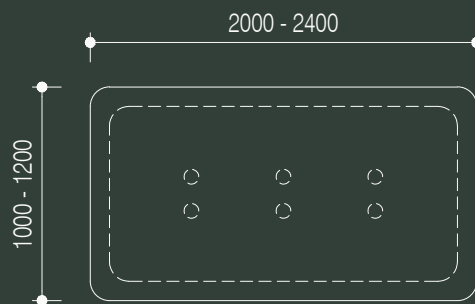

double row - rectangle shape

technical specifications

high tables - large

14

elevation - single row

side elevation - single row

single row - pill shape

single row - rectangle shape

15

elevation - double row

side elevation - double row

double row - pill shape

double row - rectangle shape

year released
2017

warranty

pillar indoor