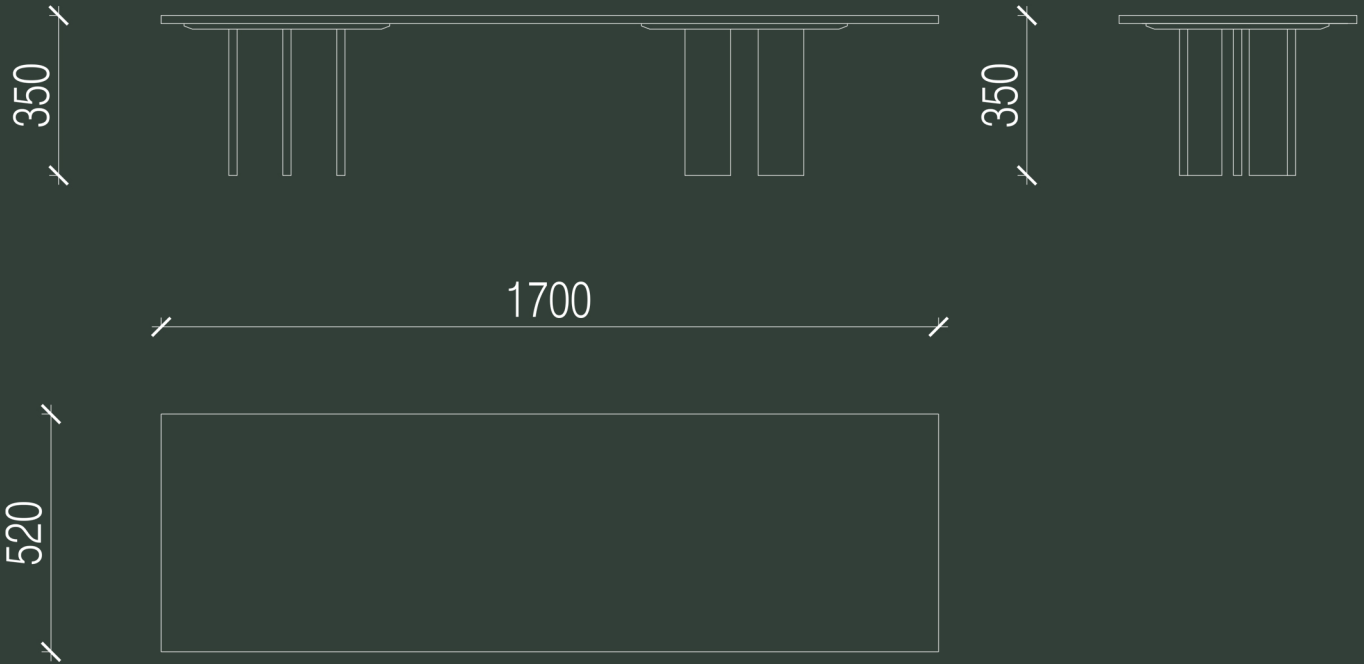

technical specifications