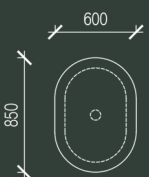

single pillar high table