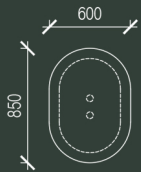

technical specifications

double pillar high table with metal shelf and hooks