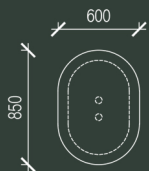

double pillar high table