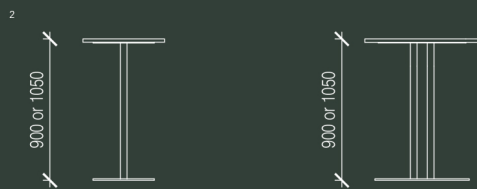

technical specifications

double pillar high table with metal shelf and hooks

double pillar high table

single pillar high table

year released
2017

warranty

pillar indoor

- i. warranty period of 3 years for the structural integrity of the furniture under 'normal use'
- ii. chipping and scratches on powder coated metal due to wear and tear are not warranted
- iii. metal pieces that are not specific to outdoor use that are exposed to the elements are not warranted
- iv. raw metals oxidise and tarnish over time and are not considered faults of manufacturing
- v. all materials sourced by external and independent suppliers that have unique and specific warranty details that can be obtained as required on request.
- vi. broken, missing or ceased attachments like levelling feet, rubber stoppers and felt pads are not warranted.
- ii. natural materials like solid and veneer timbers can vary in colour, natural figuration and texture. these are not considered faults.
- iii. movement, joint separation, bowing as a result of fluctuations in temperature and any damage caused by direct sunlight are not warranted.
- iv. day to day use and wear and tear that can cause scratches, expansion, colour changes, chips, burns, splits are not warranted.
- v. painted and stained timber can chip. this is not warranted and considered as wear and tear through use of the item.