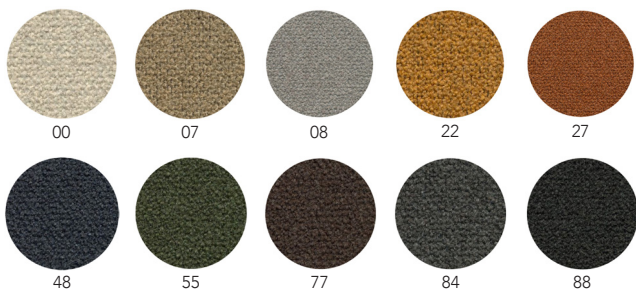

grazia&co[®]

leather

semi aniline leather
origin: italy

powder coat

boucle

composition: 28% acrylic / 24% cotton / 20% viscose / 16% wool / 12% polyester
origin: netherlands

velvet

composition: 39% cotton / 28% alpaca / 11% polyester / 9% wool / 7% nylon / 6% viscose.
origin: italy

weave

composition: 15% linen / 40% cotton / 20% viscose / 20% acrylic / 5% polyester
origin: belgium

custom finishes as specified

grazia&co[®]

technical specifications

1

2

3