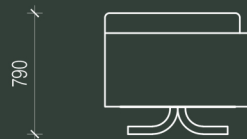

weave

composition: 15% linen / 40% cotton / 20% viscose / 20% acrylic / 5% polyester
origin: belgium

custom finishes as specified

grazia&co[®]

technical specifications

1

2

3