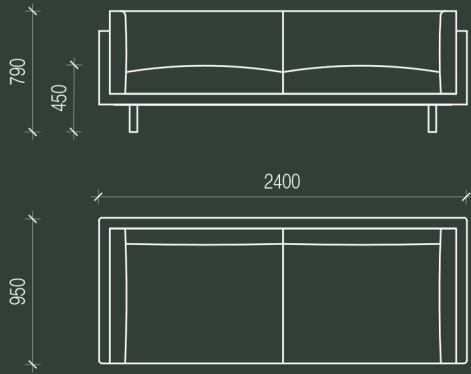

weave

composition: 15% linen / 40% cotton / 20% viscose / 20% acrylic / 5% polyester
origin: belgium

custom finishes as specified

grazia&co[®]

technical specifications

1

2

3