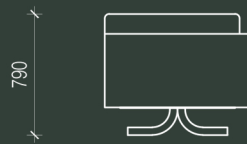

weave

composition: 15% linen / 40% cotton / 20% viscose / 20% acrylic / 5% polyester
origin: belgium

custom finishes as specified

grazia&co[®]

technical specifications

1

2

3