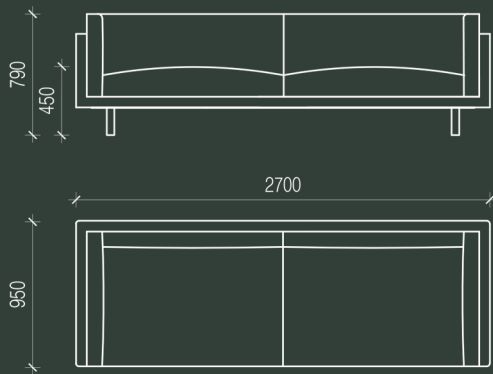

weave

composition: 15% linen / 40% cotton / 20% viscose / 20% acrylic / 5% polyester
origin: belgium

custom finishes as specified

grazia&co[®]

technical specifications

1

2

3