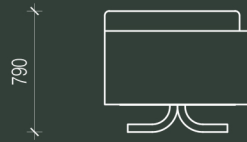

weave

composition: 15% linen / 40% cotton / 20% viscose / 20% acrylic / 5% polyester
origin: belgium

custom finishes as specified

grazia&co[®]

technical specifications

1

2

3