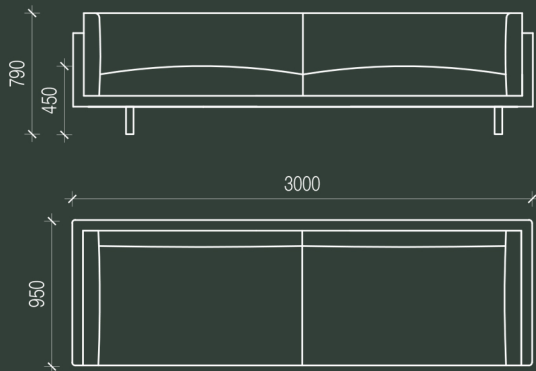

weave

composition: 15% linen / 40% cotton / 20% viscose / 20% acrylic / 5% polyester
origin: belgium

custom finishes as specified

grazia&co[®]

technical specifications

1

2

3